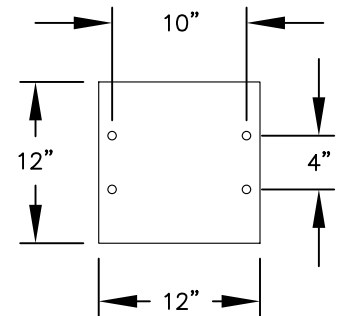

3385 – PEDESTAL

PEDESTAL TOP
BOLT PATTERN

PEDESTAL BASE
BOLT PATTERN

MODEL #3385
PEDESTAL – REPLACEMENT FOR
CBU #3316 AND CBU #3313

AVAILABLE COLORS:
SANDSTONE, BRONZE, GREEN, BLACK, WHITE
OR GRAY (FOR REPLACEMENT UNITS)