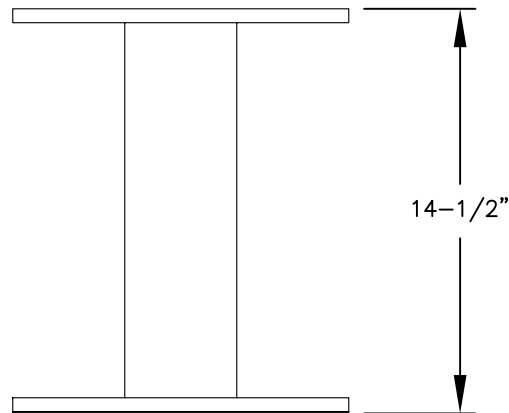

3385 – PEDESTAL

PEDESTAL TOP
BOLT PATTERN

PEDESTAL BASE
BOLT PATTERN

MODEL #3385
PEDESTAL – REPLACEMENT FOR
CBU #3316 AND CBU #3313

AVAILABLE COLORS:
SANDSTONE, BRONZE, GREEN, BLACK, WHITE
OR GRAY (FOR REPLACEMENT UNITS)