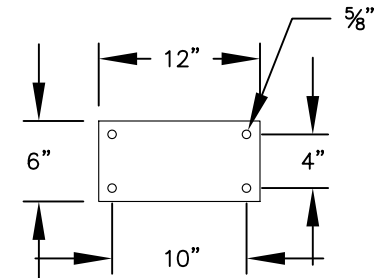

3385 – PEDESTAL

PEDESTAL TOP
BOLT PATTERN

PEDESTAL BASE
BOLT PATTERN

MODEL #3385
PEDESTAL – REPLACEMENT FOR
CBU #3316 AND CBU #3313

AVAILABLE COLORS:
SANDSTONE, BRONZE, GREEN, BLACK, WHITE
OR GRAY (FOR REPLACEMENT UNITS)