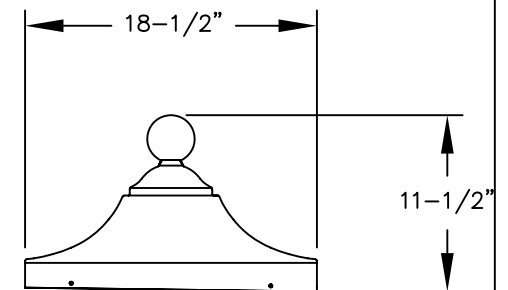

3350
REGENCY DECORATIVE
CBU TOP

SIDE VIEW

MODEL #3350
REGENCY DECORATIVE
CBU TOP
FOR CBU #3308, #3312,
#3316 AND #3313

AVAILABLE COLORS:
SANDSTONE, BRONZE, GREEN, BLACK OR WHITE

DRAWN: 12/09

***Established in 1936, Salsbury Industries is the industry
leader in manufacturing and distributing quality mailboxes.***