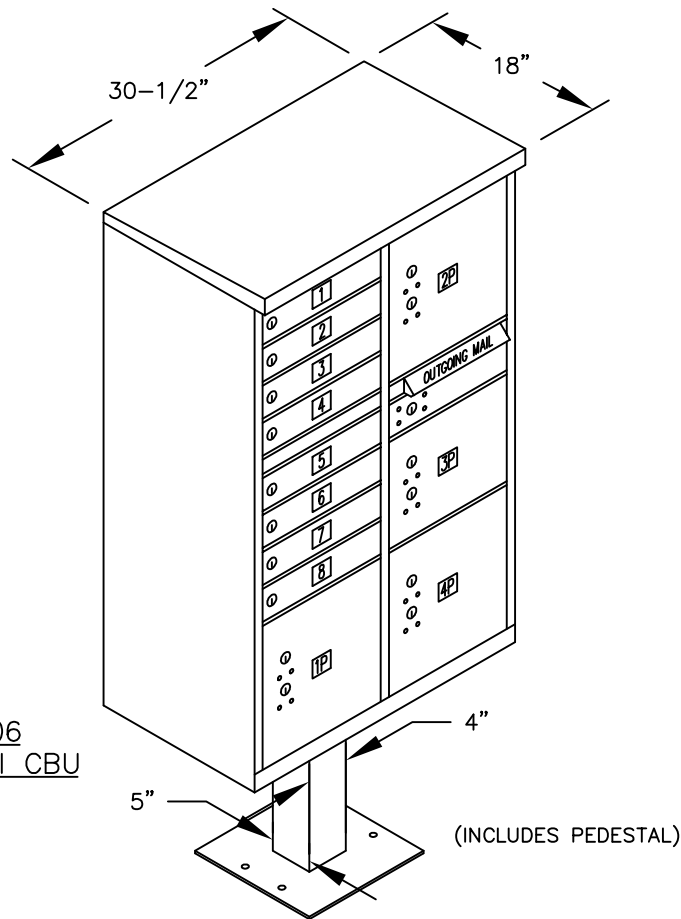

PEDESTAL BASE
BOLT PATTERN

3306
TYPE VI CBU

MODEL #3306
CLUSTER BOX UNIT
(F SERIES)

AVAILABLE COLORS:
SANDSTONE, BRONZE, GREEN, BLACK, WHITE
OR GRAY (FOR REPLACEMENT UNITS)

USPS ACCESS OR PRIVATE ACCESS

DRAWN: 8/2020