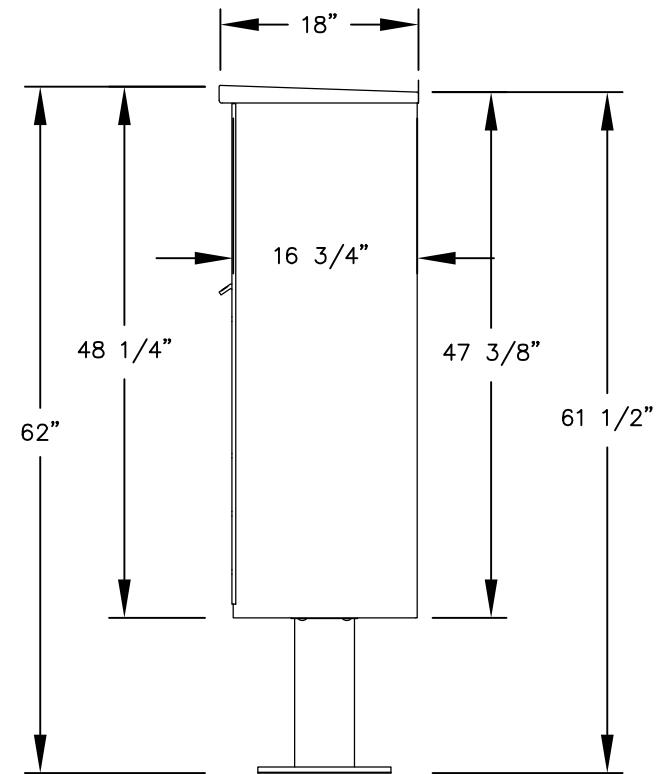

PEDESTAL BASE
BOLT PATTERN

3306
TYPE VI CBU

MODEL #3306
CLUSTER BOX UNIT
(F SERIES)

AVAILABLE COLORS:
SANDSTONE, BRONZE, GREEN, BLACK, WHITE
OR GRAY (FOR REPLACEMENT UNITS)

USPS ACCESS OR PRIVATE ACCESS

DRAWN: 8/2020