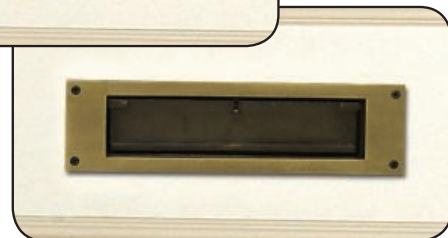

Rear view of #4075 in antique finish displayed