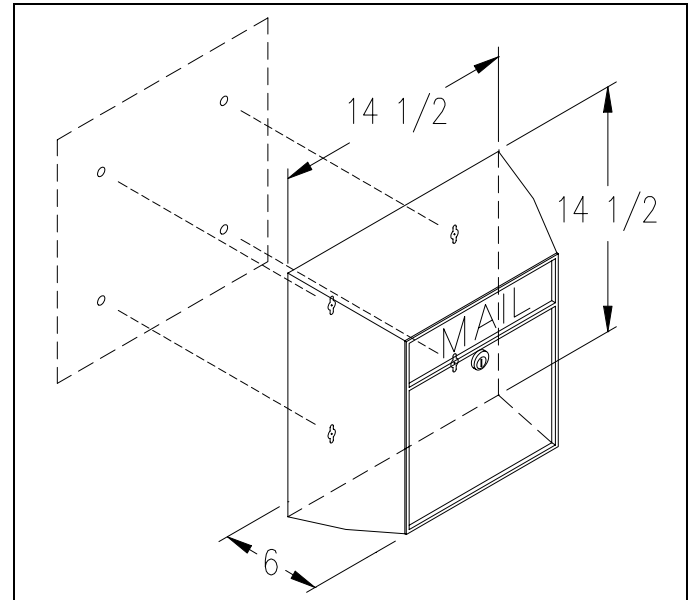

Modern Mailboxes – 4150

Surface Mounted Installation Instructions

Made of sand-cast aluminum with a durable powder coat finish and a heavy-duty sand-cast brass mail flap, Salsbury 4150 modern mailboxes will provide years of maintenance free service.

Mounting the Modern Mailbox to a Flat Wall

1. The installation fasteners are not provided due to the variation in wall types to which the mailbox might be mounted. Select fasteners and anchors appropriate for the type of wall.
2. Mounting access is provided by opening the mail flap and mail access door.
3. Where possible, it is best to shield the mailbox from direct weather conditions.
4. Contact your local U.S.P.S. office for the required height of the mailbox on the wall.
5. For convenience and security, the mounting holes are double key-holes. See illustration.
6. Holding the mailbox aligned horizontally in the mounting position, mark on the wall the position of the two upper mounting holes in the back wall of the mailbox.
7. Install the two top fasteners and hang the mailbox loosely on them.
8. Mark on the wall the position of the lower ends of the two lower key-holes.
9. Remove the mailbox and install the two lower fasteners.
10. Remove the lower fasteners, hang the mailbox on the wall, reinstall the two lower fasteners, and securely tighten all four fasteners.

4150 Modern Mailbox

Cleaning

Interior & Painted Exterior – Using a soft cloth or sponge, clean the interior and painted exterior of the mailbox with liquid soap, detergent, or diluted water-soluble household cleaners. Completely remove residue of any cleaning products with water, and thoroughly dry with a clean cloth or paper towel.

Cast Brass Mail Flap – The mail flap may be cleaned as indicated above. **DO NOT** use abrasive materials on polished cast brass surfaces.

SALSBURY INDUSTRIES

1010 East 62nd Street, Los Angeles, CA 90001-1598
Phone: 1-800-624-5269 Int'l Phone: 323-846-6700
Fax: 1-800-624-5299 Int'l Fax: 323-846-6800
www.mailboxes.com engineering@mailboxes.com