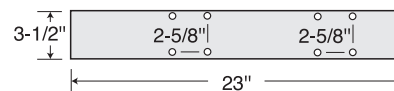

Post arm bolt pattern for two (2) mailboxes

Post bolt pattern for center bridge for three (3) mailboxes on #4875