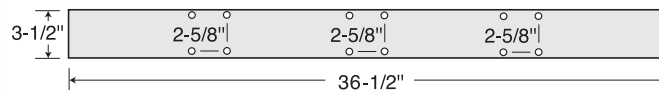

Post bolt pattern for center bridge for three (3) mailboxes on #4875

Order rural mailboxes (see pages 60-61) separately

Deluxe post (#4874) with four (4) rural mailboxes #4850 (see pages 60-61) and optional custom numbers / letters (see mailboxes.com) displayed