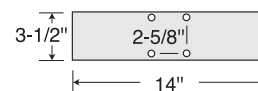

Post arm bolt pattern for one mailbox

Post arm bolt pattern for two (2) mailboxes