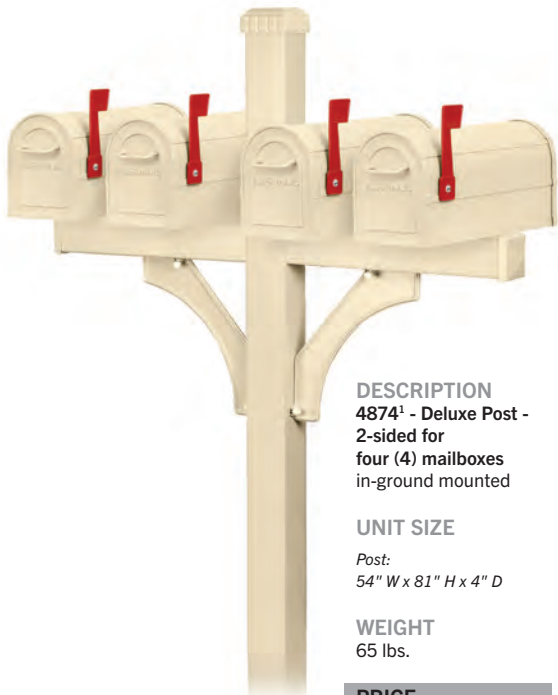

Deluxe Mailbox Posts

DELUXE MAILBOX POSTS FOR RURAL MAILBOXES

Made of heavy duty aluminum, Salsbury in-ground mounted deluxe mailbox posts feature a durable powder coated finish available in four (4) attractive colors. Deluxe mailbox posts can accommodate rural mailboxes (see pages 60-61). The arms of the deluxe posts measure 3-1/2" D and 3-1/2" H. Deluxe posts for one mailbox (#4870) include a 14" wide arm and can be assembled with the mailbox mounted on either the right side or the left side. Deluxe posts for two (2) mailboxes (#4872) include two (2) 14" wide arms. Deluxe posts for three (3) mailboxes (#4873) include one 14" wide arm and one 23" wide arm. Deluxe posts for four (4) mailboxes (#4874) include two (2) 23" wide arms. Deluxe posts for five (5) mailboxes (#4875) include two (2) 14" wide arms and one 36-1/2" wide center bridge. Minor assembly is required.

DESCRIPTION
 4870¹ - Deluxe Post -
 1-sided for
 one (1) mailbox
 in-ground mounted

UNIT SIZE

Post:
 25" W x 81" H x 4" D

WEIGHT
 35 lbs.

PRICE
 \$250.00

DESCRIPTION
 4872¹ - Deluxe Post -
 2-sided for
 two (2) mailboxes
 in-ground mounted

UNIT SIZE

Post:
 35" W x 81" H x 4" D

WEIGHT
 45 lbs.

PRICE
 \$275.00

DESCRIPTION
 4873¹ - Deluxe Post -
 2-sided for
 three (3) mailboxes
 in-ground mounted

UNIT SIZE

Post:
 45" W x 81" H x 4" D

WEIGHT
 55 lbs.

PRICE
 \$300.00

DESCRIPTION
 4874¹ - Deluxe Post -
 2-sided for
 four (4) mailboxes
 in-ground mounted

UNIT SIZE

Post:
 54" W x 81" H x 4" D

WEIGHT
 65 lbs.

PRICE
 \$350.00

DESCRIPTION
 4875¹ - Deluxe Post -
 Bridge Style for
 five (5) mailboxes
 in-ground mounted