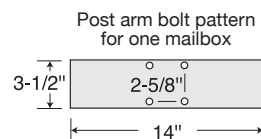

Deluxe post (#4872) with eagle rural mailboxes #4855E's (see pages 72-73) and optional custom numbers / letters (see mailboxes.com) displayed

Order rural mailboxes (see pages 68-73) separately

Deluxe post (#4874) with four (4) antique rural mailboxes #4850A's (see page 70) and optional custom numbers / letters (see mailboxes.com) displayed