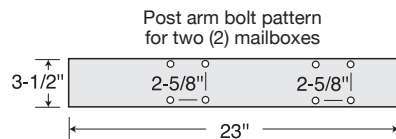

Order rural mailboxes (see pages 76-81) and townhouse mailboxes (see pages 82-83) separately

Deluxe post (#4874) with four (4) antique rural mailboxes #4850A's (see page 78) and optional custom numbers / letters (see page 105) displayed