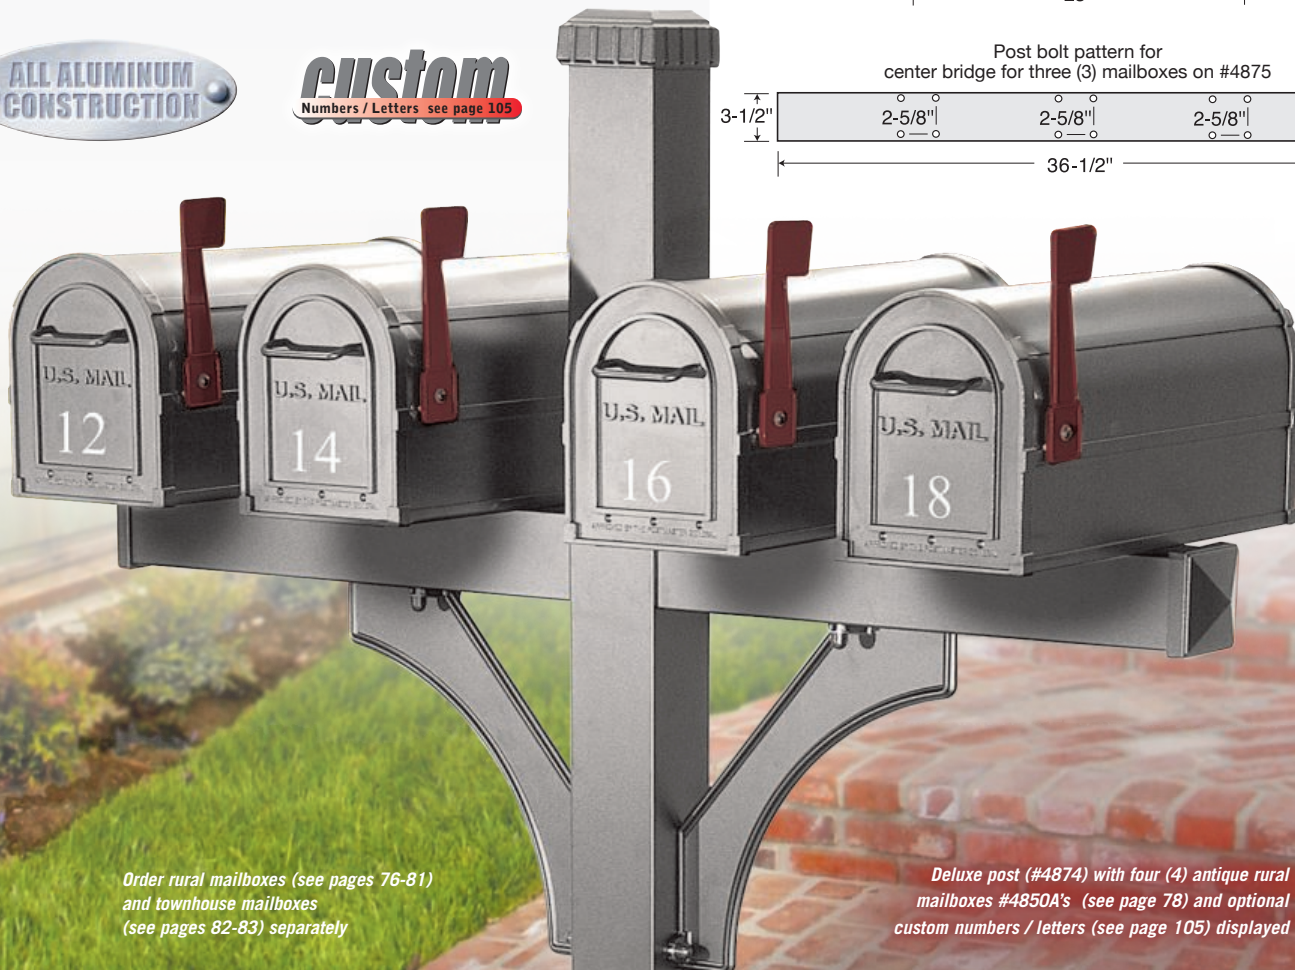

Order rural mailboxes (see pages 76-81) and townhouse mailboxes (see pages 82-83) separately

Deluxe post (#4874) with four (4) antique rural mailboxes #4850A's (see page 78) and optional custom numbers / letters (see page 105) displayed