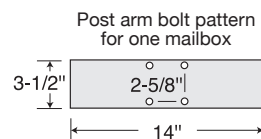

Deluxe post (#4872) with eagle rural mailboxes #4855E's (see pages 80-81) and optional custom numbers / letters (see page 105) displayed

Order rural mailboxes (see pages 76-81) and townhouse mailboxes (see pages 82-83) separately