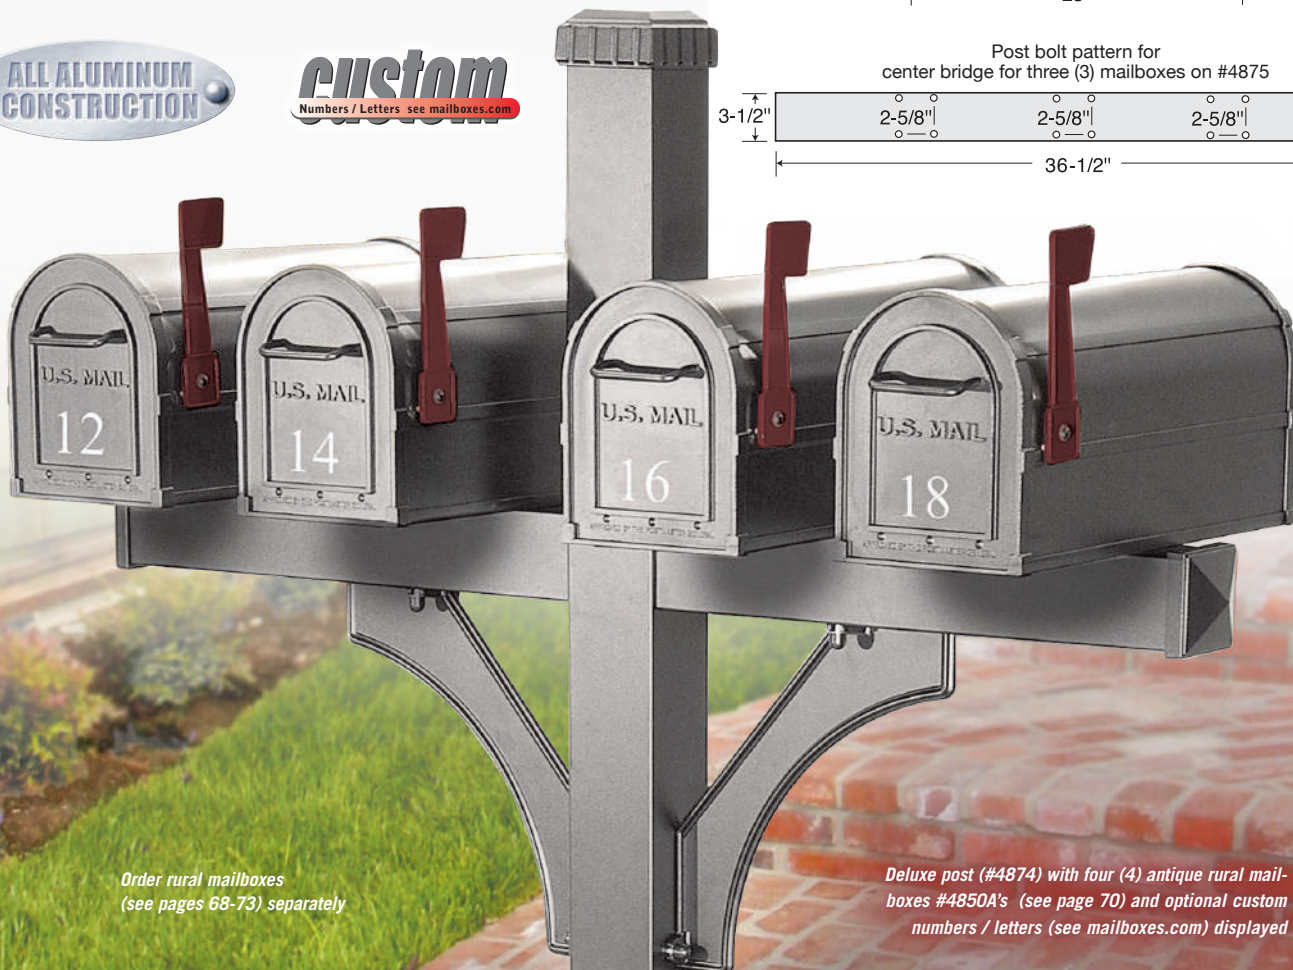

Deluxe Mailbox Posts

DELUXE MAILBOX POSTS FOR RURAL MAILBOXES

Made of heavy duty aluminum, Salsbury in-ground mounted deluxe mailbox posts feature a durable powder coated finish available in eight (8) attractive colors. Deluxe mailbox posts can accommodate rural mailboxes (see pages 68-73). The arms of the deluxe posts measure 3-1/2" D and 3-1/2" H. Deluxe posts for one mailbox (#4870) include a 14" wide arm and can be assembled with the mailbox mounted on either the right side or the left side. Deluxe posts for two (2) mailboxes (#4872) include two (2) 14" wide arms. Deluxe posts for three (3) mailboxes (#4873) include one 14" wide arm and one 23" wide arm. Deluxe posts for four (4) mailboxes (#4874) include two (2) 23" wide arms. Deluxe posts for five (5) mailboxes (#4875) include two (2) 14" wide arms and one 36-1/2" wide center bridge. Minor assembly is required.

Order rural mailboxes (see pages 68-73) separately

Deluxe post (#4874) with four (4) antique rural mailboxes #4850A's (see page 70) and optional custom numbers / letters (see mailboxes.com) displayed

DESCRIPTION
4870¹ - Deluxe Post -
1-sided for
one (1) mailbox
in-ground mounted

UNIT SIZE

Post:
25" W x 81" H x 4" D

WEIGHT
35 lbs.

PRICE
\$165.00

DESCRIPTION
4872¹ - Deluxe Post -
2-sided for
two (2) mailboxes
in-ground mounted

UNIT SIZE

Post:
35" W x 81" H x 4" D

WEIGHT
45 lbs.

PRICE
\$190.00

DESCRIPTION
4873¹ - Deluxe Post -
2-sided for
three (3) mailboxes
in-ground mounted

UNIT SIZE

Post:
45" W x 81" H x 4" D

WEIGHT
55 lbs.

PRICE
\$215.00

DESCRIPTION
4874¹ - Deluxe Post -
2-sided for
four (4) mailboxes
in-ground mounted