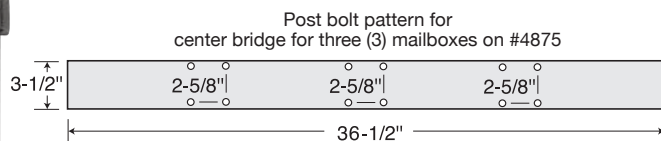

Order rural mailboxes (see pages 76-81) and townhouse mailboxes (see pages 82-83) separately

Deluxe post (#4874) with four (4) antique rural mailboxes #4850A's (see page 78) and optional custom numbers / letters (see page 105) displayed