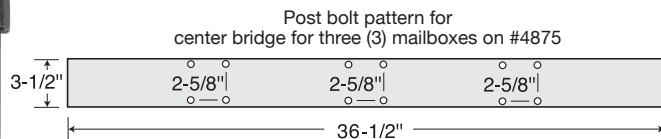

Order rural mailboxes (see pages 68-73) separately

Deluxe post (#4874) with four (4) antique rural mailboxes #4850A's (see page 70) and optional custom numbers / letters (see mailboxes.com) displayed