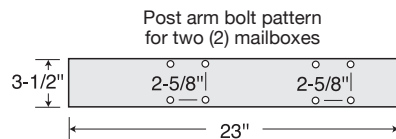

Order rural mailboxes (see pages 68-73) separately

Deluxe post (#4874) with four (4) antique rural mailboxes #4850A's (see page 70) and optional custom numbers / letters (see mailboxes.com) displayed