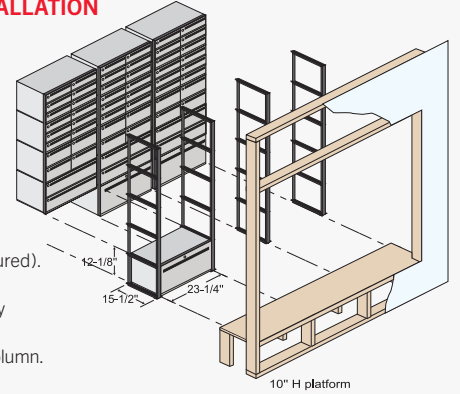

Units are secured from the rear by brackets (not pictured).

Allow approximately 24" W and 62" H for each mailbox column.

One column of data distribution system aluminum mailboxes requires two (2) rack ladders and each additional column in the same configuration requires one additional rack ladder.

Data distribution system aluminum mailboxes with optional custom engraved placards (#2467) displayed

2406

2404

2402

2401

DATA DISTRIBUTION SYSTEM

MODEL	DESCRIPTION	DOOR SIZE	WEIGHT	PRICE
UNIT SIZE: 23-1/4" W x 12-1/8" H x 15-1/2" D				
2406	6 Doors	11" W x 3-1/2" H slots 9" W x 3/4" H	40 lbs.	\$575.00
2404	4 Doors	11" W x 5-1/2" H slots 9" W x 3/4" H	35 lbs.	\$550.00
2402	2 Doors	22" W x 5-1/2" H slots 20" W x 3/4" H	35 lbs.	\$525.00
2401	1 Door	22" W x 11-1/2" H slot 20" W x 3/4" H	35 lbs.	\$500.00
2400	Rack Ladder	61-7/8" H x 15-1/2" D	25 lbs.	\$120.00
2400C	Rack Ladder - custom - specify 2, 3, 4 or 6 high			\$150.00
2413	Trim - black - for up to (3) columns of data distribution mailboxes			\$130.00
2486	Lock - combination for each 2400 series door (on units w/out slots only)			\$35.00
2490-5	Set of (5) #2490 locks - standard replacement for 2400 series doors - with (2) keys			\$90.00
2499	Key blanks - for standard 2400 series lock - box of (50)			\$60.00