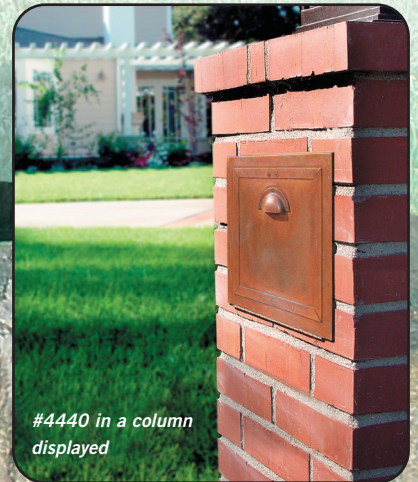

Antique Brass Column Mailboxes

ANTIQUE BRASS COLUMN MAILBOX

Made of solid brass, the Salsbury recessed mounted antique brass column mailbox is handcrafted and provides a custom look. The antique brass column mailbox includes a 9-1/2" W x 9-1/2" H door that is accessed from the front and is designed to be recessed mounted in columns, masonry or walls. The antique brass column mailbox may be used for U.S.P.S. residential door mail delivery.

4440

DESCRIPTION

4440 - Antique Brass Column Mailbox

UNIT SIZE

9-1/2" W x 9-1/2" H x 14" D

Rough opening:

8-1/4" W x 9" H x 13-3/4" D

WEIGHT

15 lbs.

PRICE

\$150.00

#4440 in a column
displayed

#4440 in a wall displayed

COMMERCIAL MAILBOXES

RESIDENTIAL MAILBOXES & POSTS

CELL PHONE LOCKERS