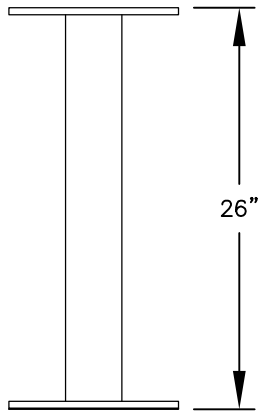

PEDESTAL

PEDESTAL BASE
BOLT PATTERN