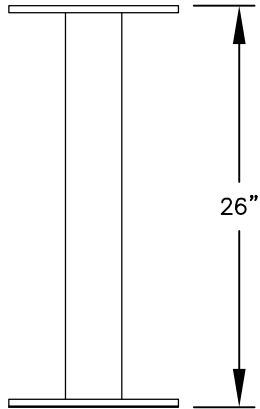

PEDESTAL

PEDESTAL BASE
BOLT PATTERN

MODEL #3406D-10

- (10) 'MB1' DOORS
- (1) 'OM2' OUTGOING MAIL COMPARTMENT

MODEL #3406D-10

4C PEDESTAL MAILBOX

AVAILABLE COLORS:
SANDSTONE, BRONZE,
BLACK OR GRAY

DRAWN: 3/2020