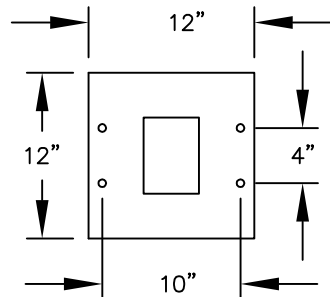

PEDESTAL

PEDESTAL BASE
BOLT PATTERN