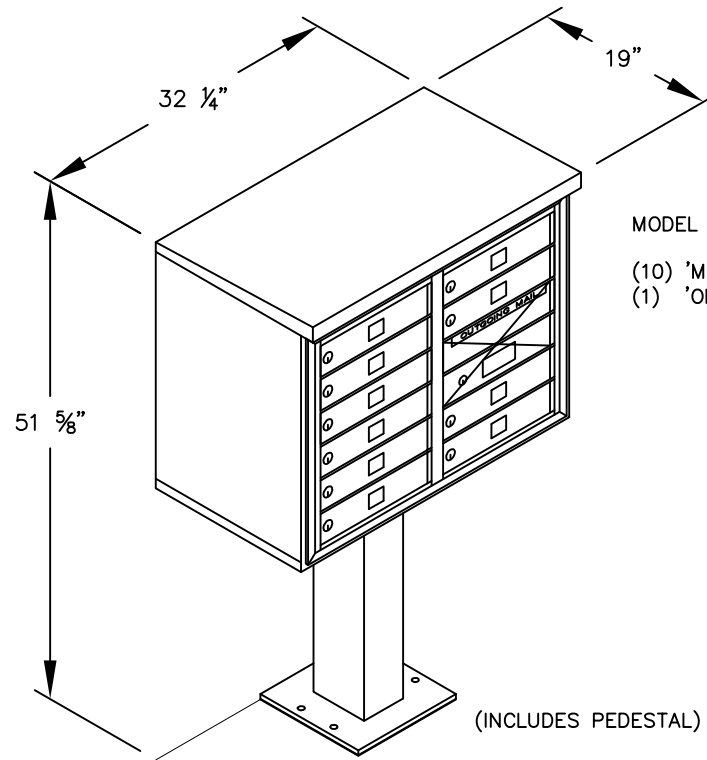

PEDESTAL

PEDESTAL BASE
BOLT PATTERN

MODEL #3406D-10

- (10) 'MB1' DOORS
- (1) 'OM2' OUTGOING MAIL COMPARTMENT

MODEL #3406D-10

4C PEDESTAL MAILBOX

AVAILABLE COLORS:
SANDSTONE, BRONZE,
BLACK OR GRAY

DRAWN: 3/2020