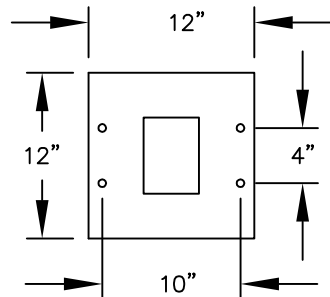

PEDESTAL

PEDESTAL BASE
BOLT PATTERN

MODEL #3406D-10

- (10) 'MB1' DOORS
- (1) 'OM2' OUTGOING MAIL COMPARTMENT

MODEL #3406D-10

4C PEDESTAL MAILBOX

AVAILABLE COLORS:
SANDSTONE, BRONZE,
BLACK OR GRAY

DRAWN: 3/2020