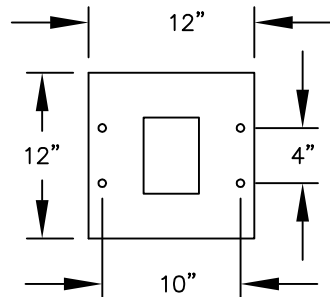

PEDESTAL

PEDESTAL BASE
BOLT PATTERN