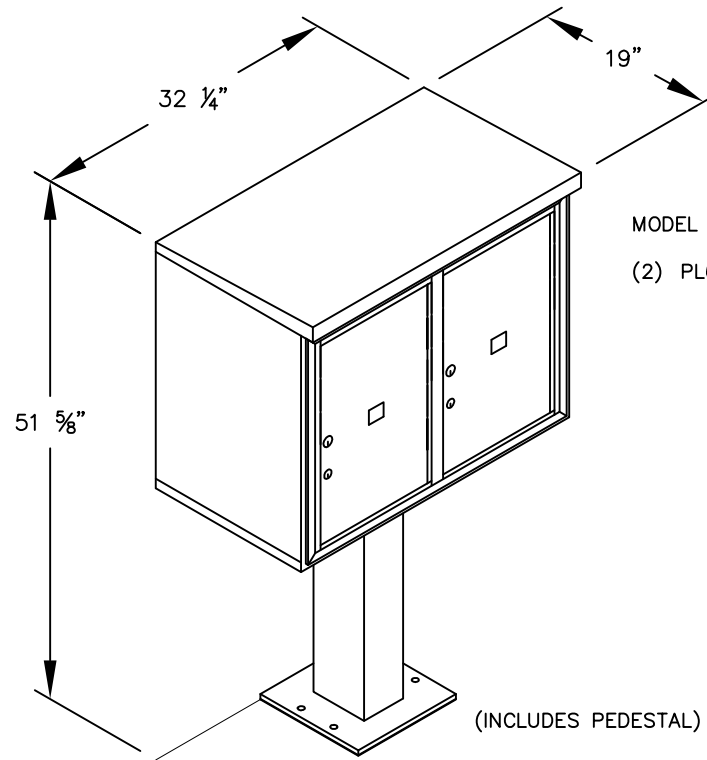

MODEL #3406D-2P

(2) PL6 PARCEL LOCKERS (20 3/4" H)

(INCLUDES PEDESTAL)

MODEL #3406D-2P

4C PEDESTAL MAILBOX

AVAILABLE COLORS:
SANDSTONE, BRONZE,
BLACK OR GRAY

DRAWN: 3/2020

Established in 1936, Salsbury Industries is the industry leader in manufacturing and distributing quality mailboxes.

18300 CENTRAL AVENUE
CARSON, CA 90746-4008
PHONE: (800) 624-5269
FAX: (800) 624-5299
email: engineering@mailboxes.com