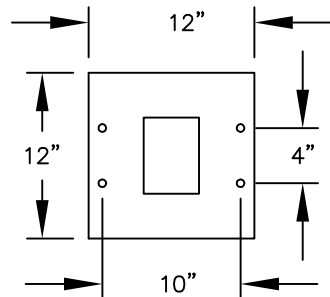

PEDESTAL

PEDESTAL BASE
BOLT PATTERN