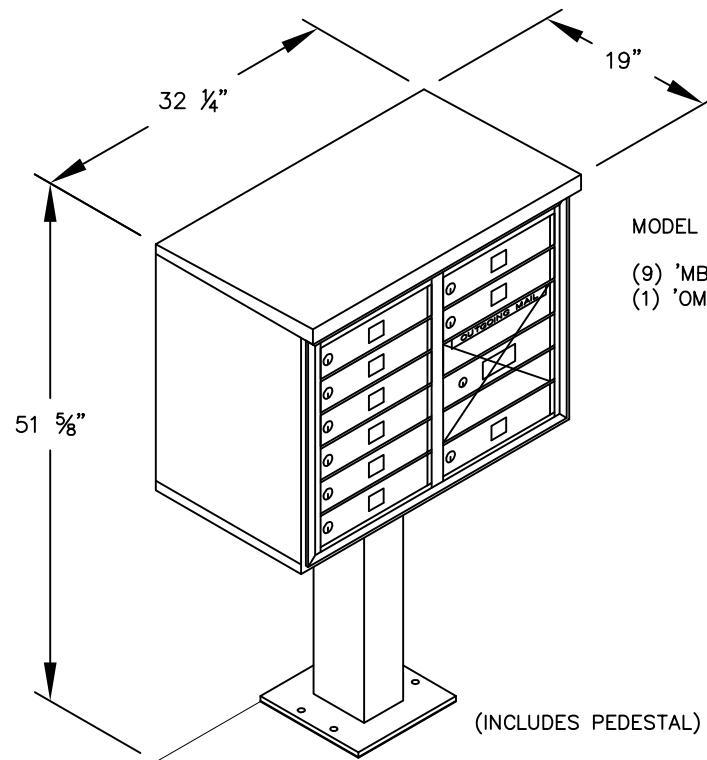

MODEL #3406D-09

- (9) 'MB1' DOORS
- (1) 'OM3' OUTGOING MAIL COMPARTMENT

MODEL #3406D-09

4C PEDESTAL MAILBOX

AVAILABLE COLORS:
SANDSTONE, BRONZE,
BLACK OR GRAY

DRAWN: 3/2020

Established in 1936, Salsbury Industries is the industry leader in manufacturing and distributing quality mailboxes.

18300 CENTRAL AVENUE
CARSON, CA 90746-4008
PHONE: (800) 624-5269
FAX: (800) 624-5299
email: engineering@mailboxes.com