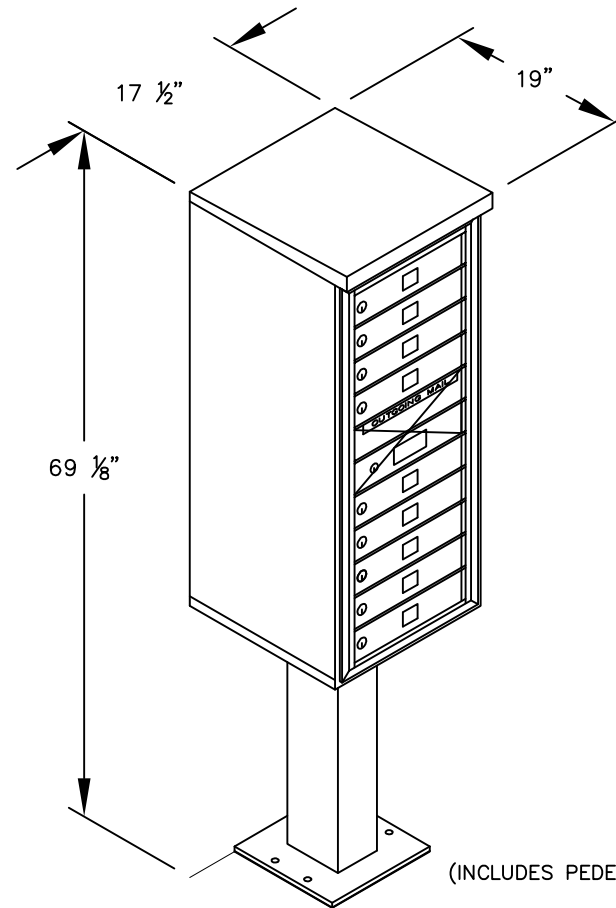

MODEL #3411S-09

- (9) 'MB1' DOORS
- (1) 'OM2' OUTGOING MAIL COMPARTMENT

MODEL #3411S-09

4C PEDESTAL MAILBOX

AVAILABLE COLORS:
SANDSTONE, BRONZE,
BLACK OR GRAY

DRAWN: 3/2020

Established in 1936, Salsbury Industries is the industry leader in manufacturing and distributing quality mailboxes.

18300 CENTRAL AVENUE
CARSON, CA 90746-4008
PHONE: (800) 624-5269
FAX: (800) 624-5299
email: engineering@mailboxes.com