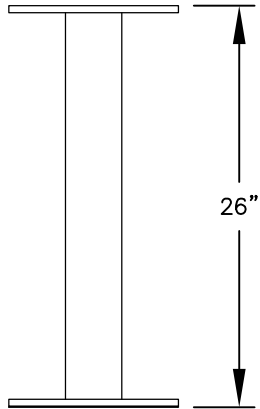

PEDESTAL

PEDESTAL BASE
BOLT PATTERN