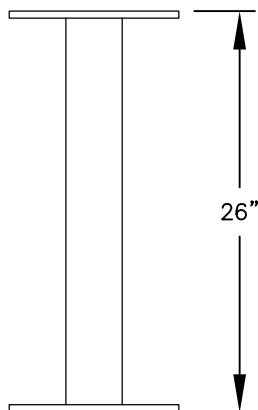

18300 CENTRAL AVENUE  
CARSON, CA 90746-4008  
PHONE: (800) 624-5269  
FAX: (800) 624-5299  
email: [engineering@mailboxes.com](mailto:engineering@mailboxes.com)

PEDESTAL

PEDESTAL BASE  
BOLT PATTERN

MODEL #3411D-4P