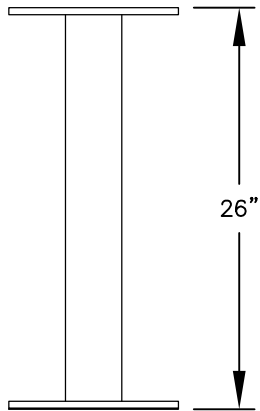

PEDESTAL

PEDESTAL BASE  
BOLT PATTERN

MODEL #3411D-20

4C PEDESTAL MAILBOX

AVAILABLE COLORS:  
SANDSTONE, BRONZE,  
BLACK OR GRAY

DRAWN: 3/2020

***Established in 1936, Salsbury Industries is the industry leader in manufacturing and distributing quality mailboxes.***