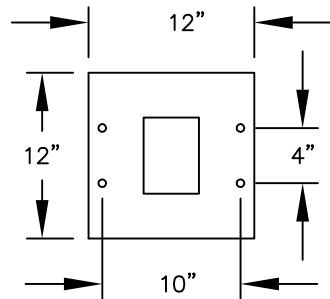

PEDESTAL

PEDESTAL BASE
BOLT PATTERN