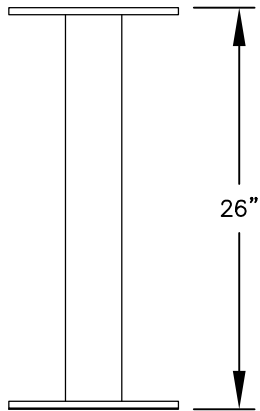

PEDESTAL

PEDESTAL BASE
BOLT PATTERN