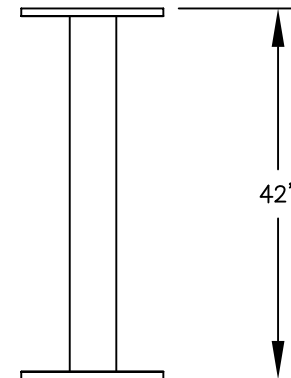

PEDESTAL TOP BOLT PATTERN

PEDESTAL BASE BOLT PATTERN

PEDESTAL SIDE VIEW

**MODEL #4850
RURAL MAILBOX**

AVAILABLE COLORS:
BLACK, BRONZE, SANDSTONE, WHITE

FRONT ACCESS

DRAWN: 11/2021

RURAL MAILBOX DISPLAYED WITH OPTIONAL BOLT MOUNTED PEDESTAL. IN-GROUND MOUNTED PEDESTAL AVAILABLE AS AN OPTION.