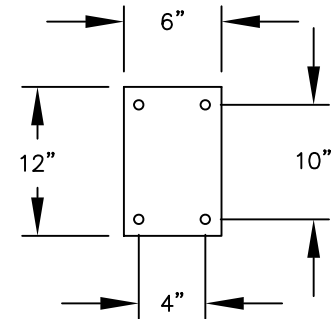

PEDESTAL TOP BOLT PATTERN

PEDESTAL BASE BOLT PATTERN

PEDESTAL SIDE VIEW

**MODEL #4850
RURAL MAILBOX**

AVAILABLE COLORS:
BLACK, BRONZE, SANDSTONE, WHITE

FRONT ACCESS

DRAWN: 11/2021

RURAL MAILBOX DISPLAYED WITH OPTIONAL BOLT MOUNTED PEDESTAL. IN-GROUND MOUNTED PEDESTAL AVAILABLE AS AN OPTION.