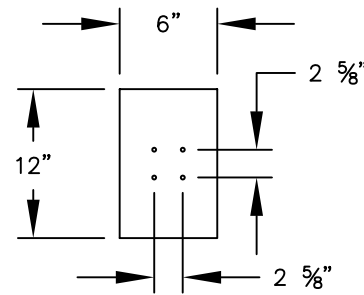

PEDESTAL TOP BOLT PATTERN

PEDESTAL BASE BOLT PATTERN

PEDESTAL SIDE VIEW

**MODEL #4850
RURAL MAILBOX**

AVAILABLE COLORS:
BLACK, BRONZE, SANDSTONE, WHITE

FRONT ACCESS

DRAWN: 11/2021

RURAL MAILBOX DISPLAYED WITH OPTIONAL BOLT MOUNTED PEDESTAL. IN-GROUND MOUNTED PEDESTAL AVAILABLE AS AN OPTION.