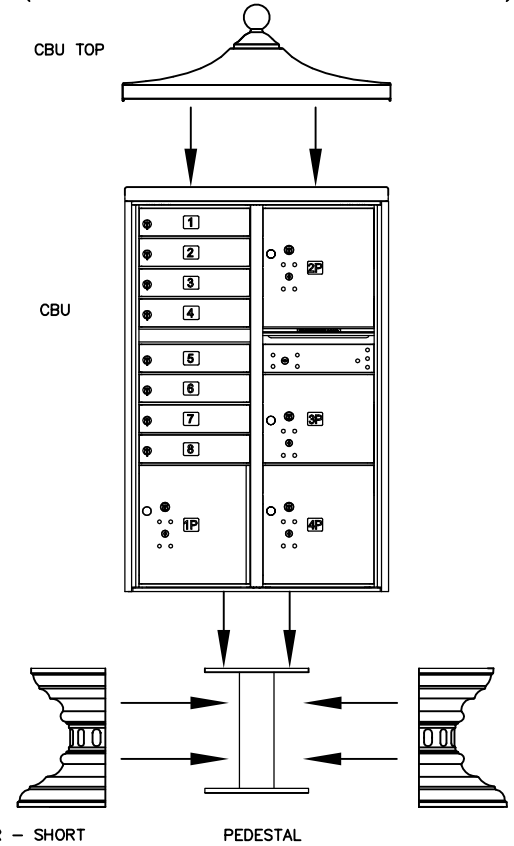

SIDE VIEW

- 3306R INCLUDES:**
 (1) CBU
 (1) PEDESTAL
 (1) CBU TOP
 (1) PEDESTAL COVER - SHORT

TYPICAL ASSEMBLY:
 (See Installation Instructions for more detail)

MODEL #3306R
 REGENCY DECORATIVE
 CLUSTER BOX UNIT