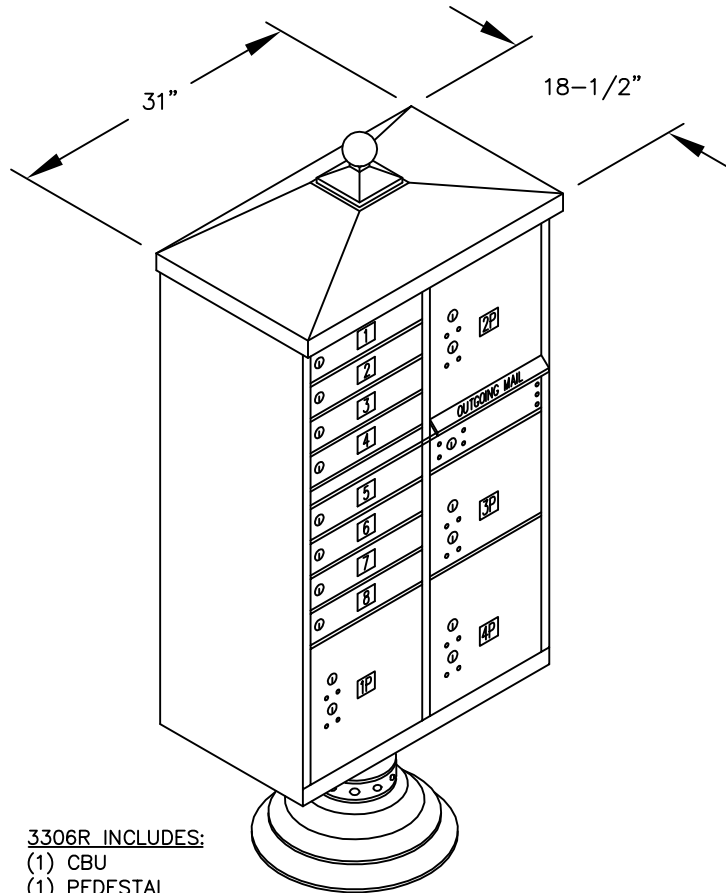

SIDE VIEW

- 3306R INCLUDES:**
 (1) CBU
 (1) PEDESTAL
 (1) CBU TOP
 (1) PEDESTAL COVER - SHORT

TYPICAL ASSEMBLY:
 (See Installation Instructions for more detail)

MODEL #3306R
 REGENCY DECORATIVE
 CLUSTER BOX UNIT