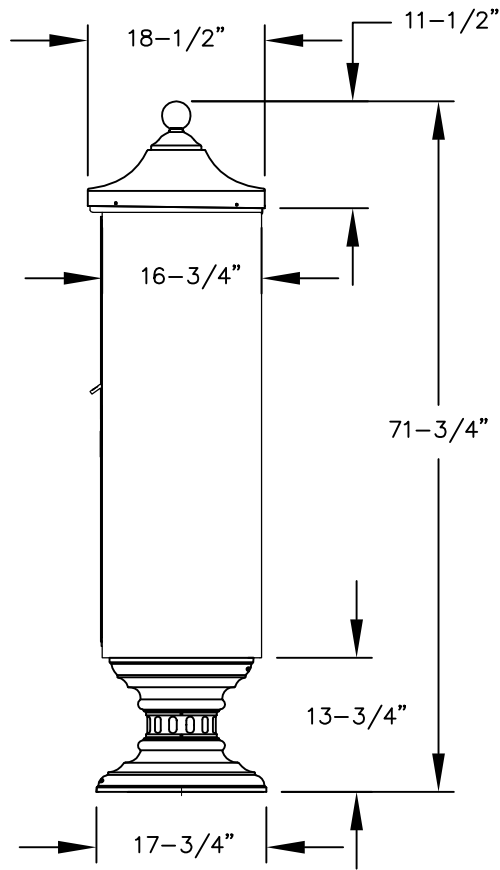

SIDE VIEW

- 3306R INCLUDES:**
 (1) CBU
 (1) PEDESTAL
 (1) CBU TOP
 (1) PEDESTAL COVER - SHORT

TYPICAL ASSEMBLY:
 (See Installation Instructions for more detail)

MODEL #3306R
 REGENCY DECORATIVE
 CLUSTER BOX UNIT