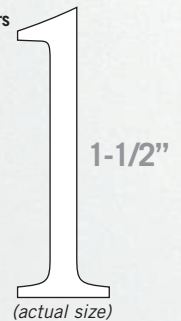

¹ Specify - color

² Specify - addresses, names, characters, etc.

custom
Numbers / Letters

1201^{1,2} - Custom 2" H Numbers / Letters

- (1-2) horizontal lines of up to (10) 2" H characters / spaces
- starting vinyl size: 18" W x 6" H
- average character width is 1-1/2" W
- \$25.00

123ABC123A
123ABC123A

1201

1202^{1,2} - Custom 1-1/2" H Numbers / Letters

- (1-3) horizontal lines of up to (14) 1-1/2" H characters / spaces
- starting vinyl size: 18" W x 6" H
- average character width is 1" W
- \$25.00

123ABC123ABC12
123ABC123ABC12
123ABC123ABC12

1202

1203^{1,2} - Custom 1" H Numbers / Letters

- (1-4) horizontal lines of up to (19) 1" H characters / spaces
- starting vinyl size: 18" W x 6" H
- average character width is 3/4" W
- \$25.00

123ABC123ABC123ABC1
123ABC123ABC123ABC1
123ABC123ABC123ABC1
123ABC123ABC123ABC1

1203

1204^{1,2} - Custom 3" H Numbers / Letters

- (1-2) vertical lines of up to (5) 3" H characters / spaces
- starting vinyl size: 6" W x 18" H
- average character width is 1-3/4" W
- \$25.00