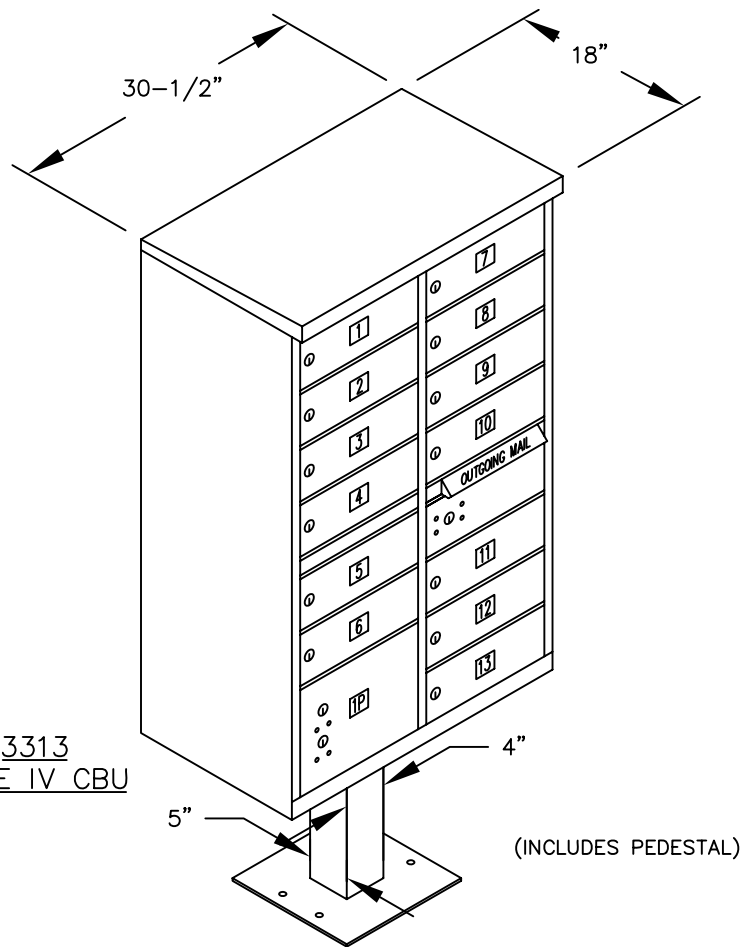

PEDESTAL BASE
BOLT PATTERN

3313
TYPE IV CBU

(INCLUDES PEDESTAL)

MODEL #3313
CLUSTER BOX UNIT
(F SERIES)

AVAILABLE COLORS:
SANDSTONE, BRONZE, GREEN, BLACK, WHITE
OR GRAY (FOR REPLACEMENT UNITS)

USPS ACCESS OR PRIVATE ACCESS