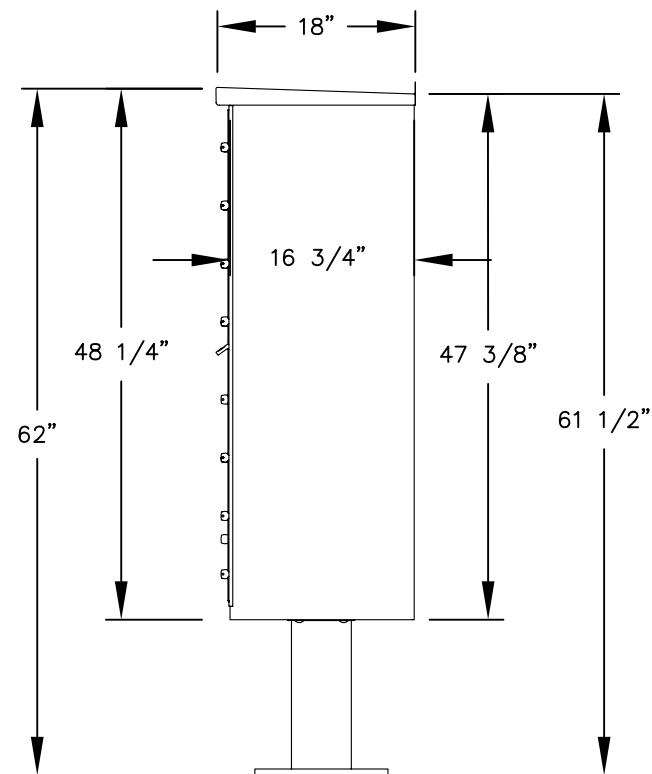

PEDESTAL BASE
BOLT PATTERN

3313
TYPE IV CBU

(INCLUDES PEDESTAL)

MODEL #3313
CLUSTER BOX UNIT
(F SERIES)

AVAILABLE COLORS:
SANDSTONE, BRONZE, GREEN, BLACK, WHITE
OR GRAY (FOR REPLACEMENT UNITS)

USPS ACCESS OR PRIVATE ACCESS