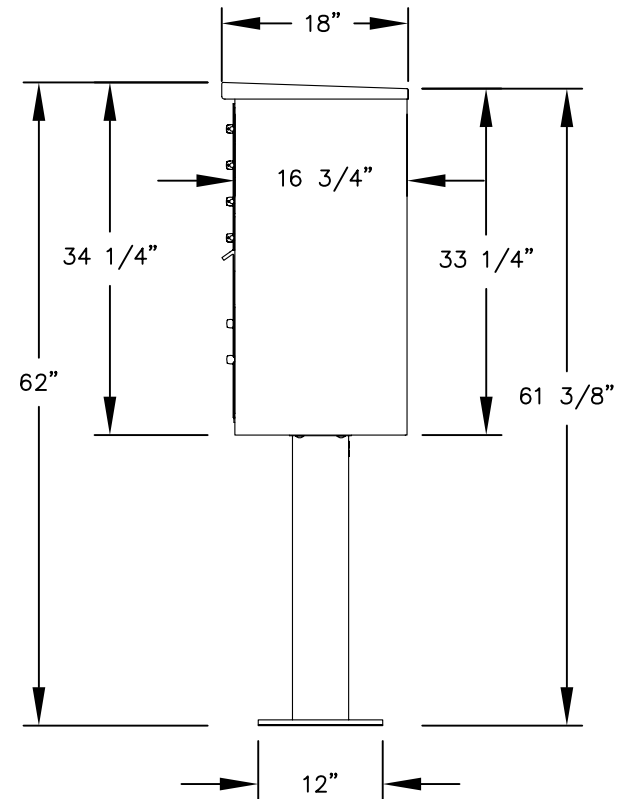

PEDESTAL BASE
BOLT PATTERN

3308
TYPE I CBU

(INCLUDES PEDESTAL)

MODEL #3308
CLUSTER BOX UNIT
(F SERIES)

AVAILABLE COLORS:
SANDSTONE, BRONZE, GREEN, BLACK, WHITE
OR GRAY (FOR REPLACEMENT UNITS)

USPS ACCESS OR PRIVATE ACCESS