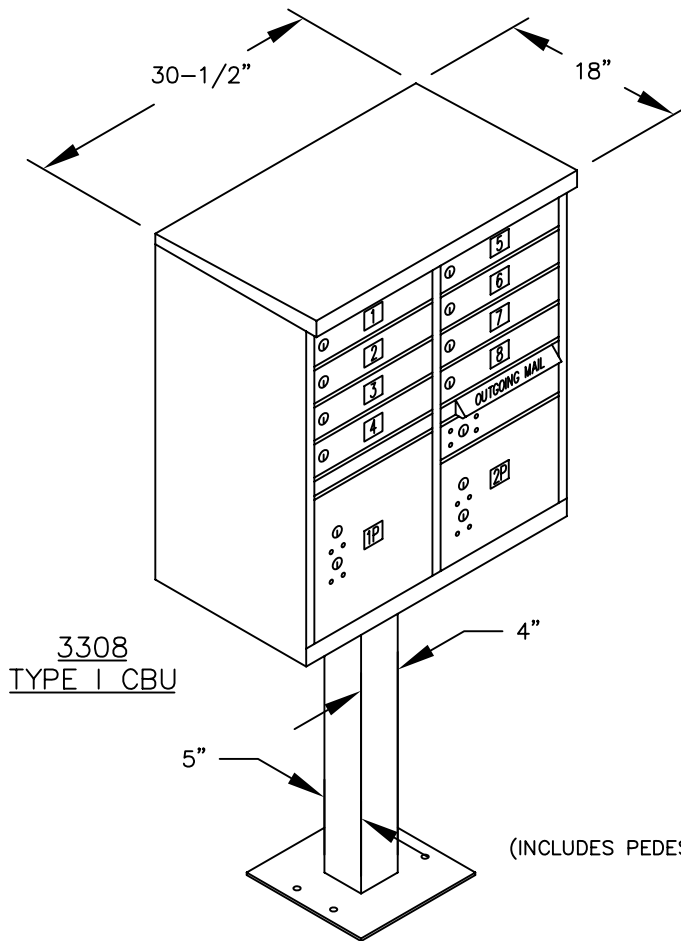

PEDESTAL BASE
BOLT PATTERN

3308
TYPE I CBU

(INCLUDES PEDESTAL)

MODEL #3308
CLUSTER BOX UNIT
(F SERIES)

AVAILABLE COLORS:
SANDSTONE, BRONZE, GREEN, BLACK, WHITE
OR GRAY (FOR REPLACEMENT UNITS)

USPS ACCESS OR PRIVATE ACCESS