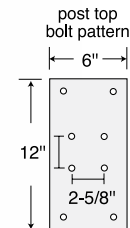

Standard Mailbox Posts & Spreaders

STANDARD MAILBOX POSTS FOR RURAL AND TOWNHOUSE MAILBOXES

Made entirely of aluminum, Salsbury standard mailbox posts accommodate rural mailboxes (see pages 62-67) and townhouse mailboxes (see pages 68-69) and are available in a bolt mounted style (#4865) and in an in-ground mounted style (#4895). Standard mailbox posts feature a durable powder coated finish available in five (5) contemporary colors.

SPREADERS

Made of heavy duty aluminum, Salsbury spreaders are an ideal way to mount multiple rural mailboxes and townhouse mailboxes to posts. Available in three (3) widths, spreaders feature a durable powder coated finish available in five (5) contemporary colors and include mounting hardware to easily attach to standard mailbox posts. Two (2) wide and three (3) wide spreaders can also be used with the modern style decorative posts (#4825) - see page 72.

1. 4882 Spreader - 2 wide
2. 19" W x 7-1/4" D
   - 10 lbs.
   - $50.00

1. Specify
2. black
   - green
   - beige
   - white
   - bronze

1. 4883 Spreader - 3 wide
2. 34" W x 7-1/4" D
   - 15 lbs.
   - $60.00

1. 4884 Spreader - 4 wide
2. 50" W x 7-1/4" D
   - 20 lbs.
   - $70.00

STANDARD MAILBOX POSTS

#4865 displayed

1. 4865 Standard Post
2. bolt mounted
   - post: 3-1/2" W x 3-1/2" D x 42" H
   - top & base: 6" W x 12" D
   - 20 lbs.
   - $80.00

1. 4895 Standard Post
2. in-ground mounted
   - post: 3-1/2" W x 3-1/2" D x 60" H
   - top: 6" W x 12" D
   - 25 lbs.
   - $80.00

Specify

black

green

beige

white

bronze