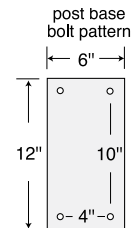

Standard Mailbox Posts & Spreaders

STANDARD MAILBOX POSTS FOR RURAL AND TOWNHOUSE MAILBOXES

Made entirely of aluminum, Salsbury standard mailbox posts accommodate rural mailboxes (see pages 62-67) and townhouse mailboxes (see pages 68-69) and are available in a bolt mounted style (#4865) and in an in-ground mounted style (#4895). Standard mailbox posts feature a durable powder coated finish available in five (5) contemporary colors.

SPREADERS

Made of heavy duty aluminum, Salsbury spreaders are an ideal way to mount multiple rural mailboxes and townhouse mailboxes to posts. Available in three (3) widths, spreaders feature a durable powder coated finish available in five (5) contemporary colors and include mounting hardware to easily attach to standard mailbox posts. Two (2) wide and three (3) wide spreaders can also be used with the modern style decorative posts (#4825) - see page 72.

1. 4882 Spreader - 2 wide
2. 19" W x 7-1/4" D
   - 10 lbs.
   - $50.00

1. Specify
2. black
   - green
   - beige
   - white
   - bronze

1. 4883 Spreader - 3 wide
2. 34" W x 7-1/4" D
   - 15 lbs.
   - $60.00

1. 4884 Spreader - 4 wide
2. 50" W x 7-1/4" D
   - 20 lbs.
   - $70.00

STANDARD MAILBOX POSTS

#4865 displayed

1. 4865 Standard Post
2. bolt mounted
   - post: 3-1/2" W x 3-1/2" D x 42" H
   - top & base: 6" W x 12" D
   - 20 lbs.
   - $80.00

1. 4895 Standard Post
2. in-ground mounted
   - post: 3-1/2" W x 3-1/2" D x 60" H
   - top: 6" W x 12" D
   - 25 lbs.
   - $80.00

Specify

black

green

beige

white

bronze