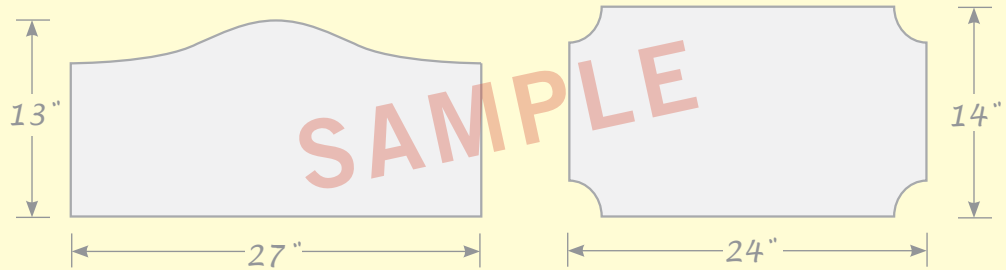

CREATE YOUR OWN CUSTOM PLAQUE IN 5 EASY STEPS!

STEP 1

Specify • shape and size

Size limited to a minimum of 3" x 3" and a maximum of 96" x 30"

STEP 2

Specify • logo and characters

We accept many types of file formats, including high resolution JPEG and TIFF files. For best results, submit a vector EPS file.