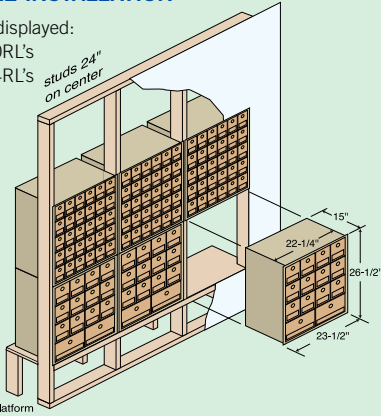

Rear loading unit with optional locking rear cover (#2150) displayed

SAMPLE INSTALLATION

Models displayed:

- (3) 2130RL's
- (3) 2114RL's

10" H platform
Allow approximately 24" W and 53" H for each mailbox column.