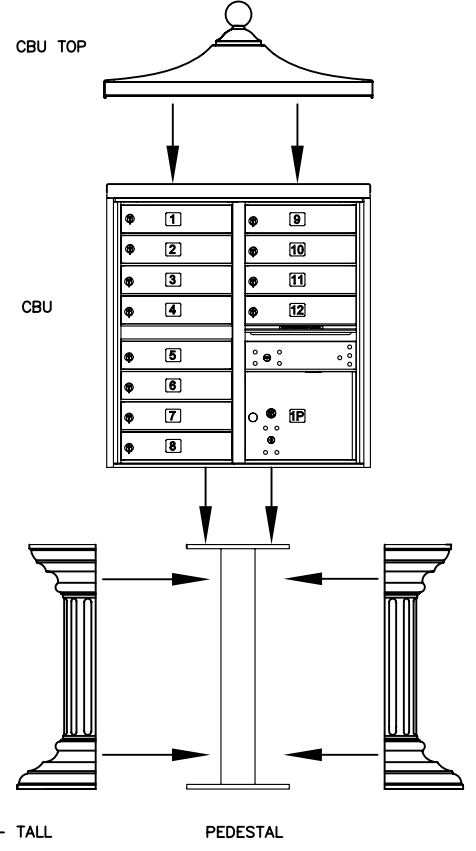

TYPICAL ASSEMBLY:
(See Installation Instructions for more detail)

- 3312R INCLUDES:
- (1) CBU
 - (1) PEDESTAL
 - (1) CBU TOP
 - (1) PEDESTAL COVER - TALL

MODEL #3312R
REGENCY DECORATIVE
CLUSTER BOX UNIT