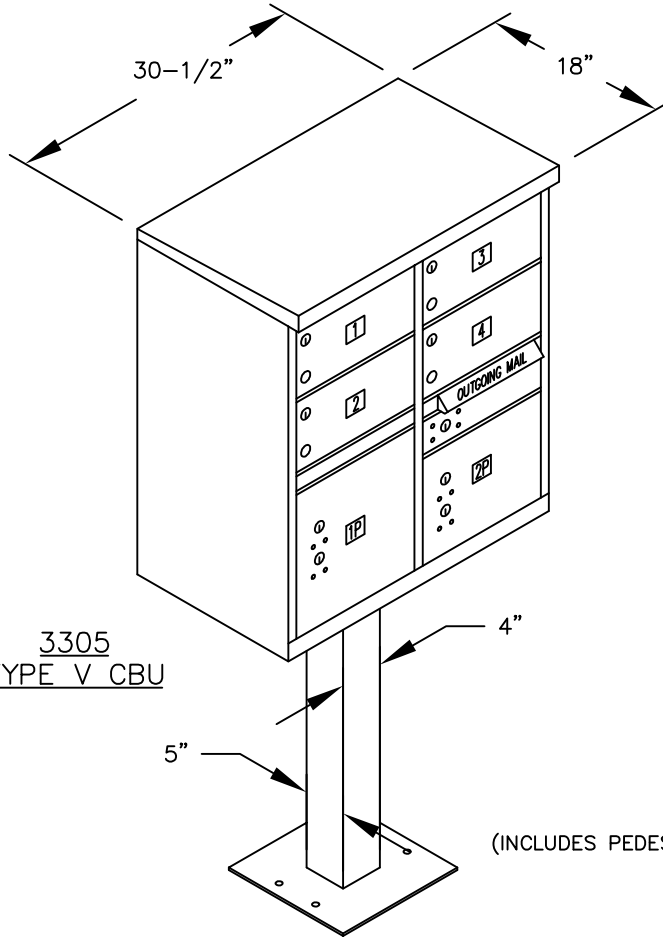

PEDESTAL BASE
BOLT PATTERN

3305
TYPE V CBU

(INCLUDES PEDESTAL)

MODEL #3305
CLUSTER BOX UNIT
(F SERIES)

AVAILABLE COLORS:
SANDSTONE, BRONZE, GREEN, BLACK, WHITE
OR GRAY (FOR REPLACEMENT UNITS)

USPS ACCESS OR PRIVATE ACCESS