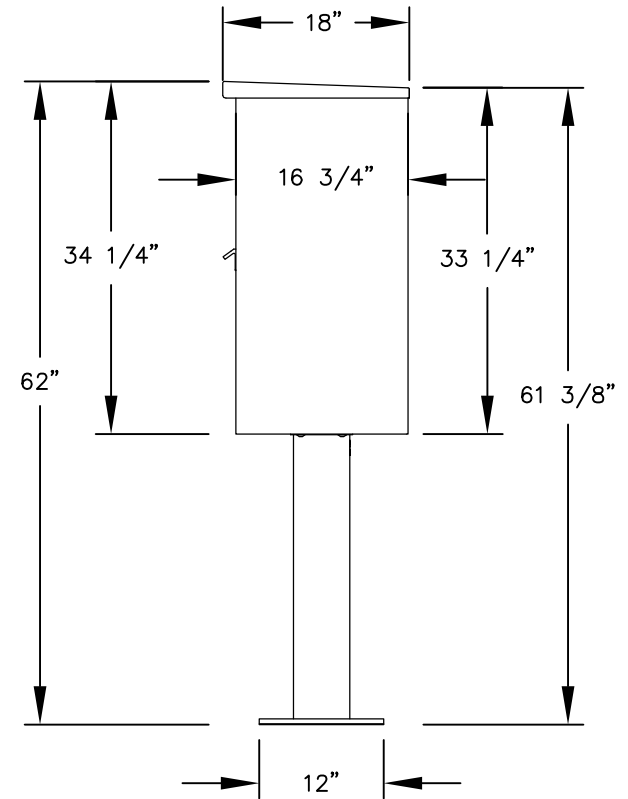

PEDESTAL BASE
BOLT PATTERN

3305
TYPE V CBU

(INCLUDES PEDESTAL)

MODEL #3305
CLUSTER BOX UNIT
(F SERIES)

AVAILABLE COLORS:
SANDSTONE, BRONZE, GREEN, BLACK, WHITE
OR GRAY (FOR REPLACEMENT UNITS)

USPS ACCESS OR PRIVATE ACCESS