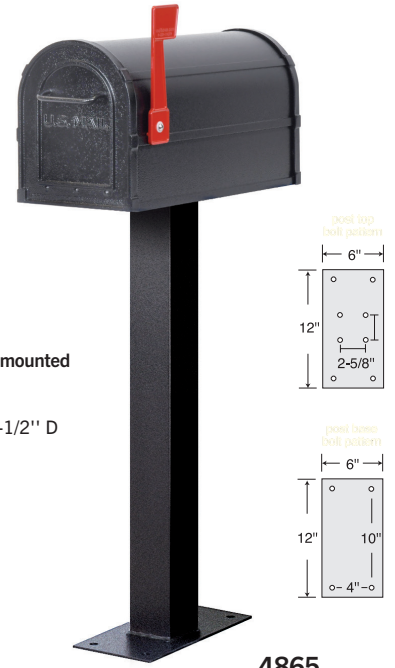

Standard Mailbox Posts & Spreaders

STANDARD MAILBOX POSTS & SPREADERS FOR RURAL MAILBOXES

Made of heavy duty aluminum, Salsbury standard mailbox posts accommodate rural mailboxes (see pages 54-55) and are available in a bolt mounted style (#4865) and an in-ground mounted style (#4895). Salsbury spreaders are an ideal way to mount multiple rural mailboxes to mailbox posts. Available in four (4) widths, mailbox spreaders include mounting hardware to easily attach to standard mailbox posts. Standard mailbox posts and spreaders feature a durable powder coated finish available in four (4) contemporary colors.

4865

DESCRIPTION

4865¹ - Standard Post - Bolt mounted

UNIT SIZE

Post: 3-1/2" W x 42" H x 3-1/2" D
Top & base: 6" W x 12" D

WEIGHT

20 lbs.

4895

DESCRIPTION

4895¹ - Standard Post - In-ground mounted

UNIT SIZE

Post: 3-1/2" W x 60" H x 3-1/2" D
Top: 6" W x 12" D

WEIGHT

25 lbs.

¹ Specify

black

4884¹ - Spreader - 4 wide

UNIT SIZE
50" W x 7-1/4" D

WEIGHT
20 lbs.

DESCRIPTION

4885¹ - Spreader - 5 wide

Includes two (2) support arms

UNIT SIZE
55" W x 7-1/4" D

WEIGHT
30 lbs.