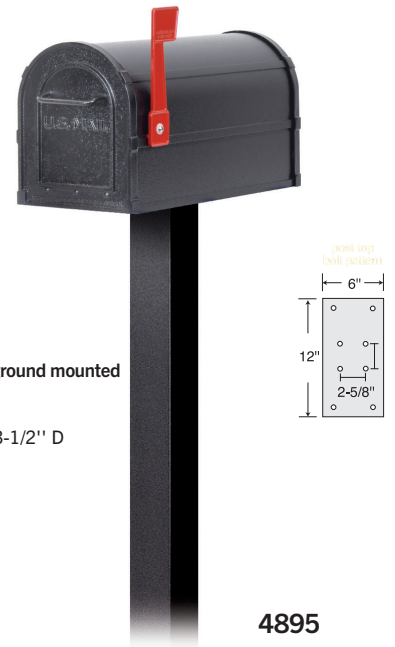

4865

DESCRIPTION

4865¹ - Standard Post - Bolt mounted

UNIT SIZE

Post: 3-1/2" W x 42" H x 3-1/2" D
Top & base: 6" W x 12" D

WEIGHT

20 lbs.

4895

DESCRIPTION

4895¹ - Standard Post - In-ground mounted

UNIT SIZE

Post: 3-1/2" W x 60" H x 3-1/2" D
Top: 6" W x 12" D

WEIGHT

25 lbs.

¹ Specify

black

4882¹ - Spreader - 2 wide

UNIT SIZE
19" W x 7-1/4" D

WEIGHT
10 lbs.

DESCRIPTION

4883¹ - Spreader - 3 wide

UNIT SIZE
34" W x 7-1/4" D

WEIGHT
15 lbs.

DESCRIPTION

4884¹ - Spreader - 4 wide

UNIT SIZE
50" W x 7-1/4" D

WEIGHT
20 lbs.

DESCRIPTION

4885¹ - Spreader - 5 wide

Includes two (2) support arms

UNIT SIZE
55" W x 7-1/4" D

WEIGHT
30 lbs.